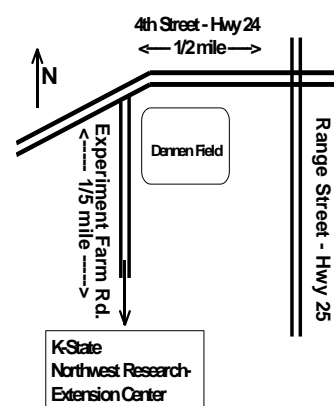

Kansas State University Agricultural Experiment Station and Cooperative Extension Service

Kansas State University is committed to making its services, activities, and programs accessible to all participants. If you have questions or special requirements due to a physical, vision or hearing disability, contact Vicki at 785-462-6281 or vbrown@ksu.edu.

K-STATE
Research and Extension